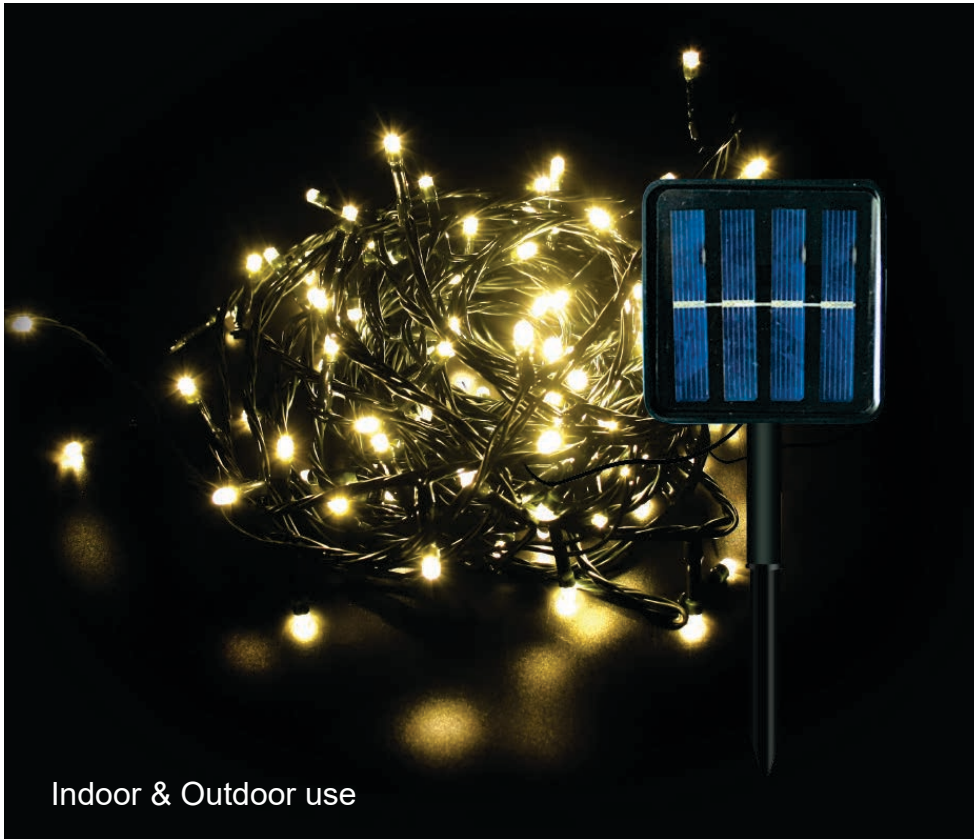

Christmas Lighting

LED SOLAR

NATALE - 8

IP44

GREEN CABLE

8

FUNCTIONS
WITH MEMORY

POLYCRYSTALLINE
SOLAR PANEL

CHANGABLE
RECHARGABLE

AUTONOMY
8 HOURS

WARM WHITE