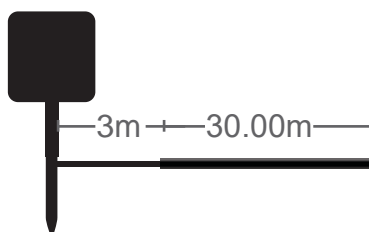

Christmas Lighting

LED SOLAR

NATALE - 8

Indoor & Outdoor use

IP44

GREEN CABLE

8

FUNCTIONS
WITH MEMORY

POLYCRYSTALLINE
SOLAR PANEL

CHANGABLE
RECHARGABLE

AUTONOMY
8 HOURS

MULTICOLOR

1.2V 600mA

200 LED

CODE: **5620600**

1.2V 800mA

300 LED

CODE: **5620601**