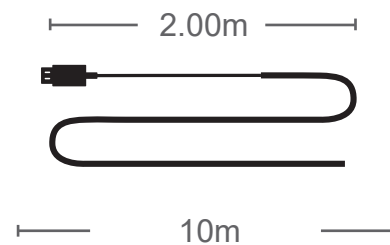

USB PORT

IP65
for LED lighting part

TRANSPARENT
CABLE