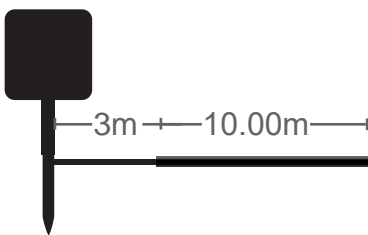

Christmas Lighting

LED SOLAR

NATALE - 8

IP44

GREEN CABLE

8

FUNCTIONS
WITH MEMORY

POLYCRYSTALLINE
SOLAR PANEL

CHANGABLE
RECHARGABLE

AUTONOMY
8 HOURS

WARM WHITE

1.2V 600mA

200 LED

CODE: **5620580**

1.2V 800mA

300 LED

CODE: **5620581**