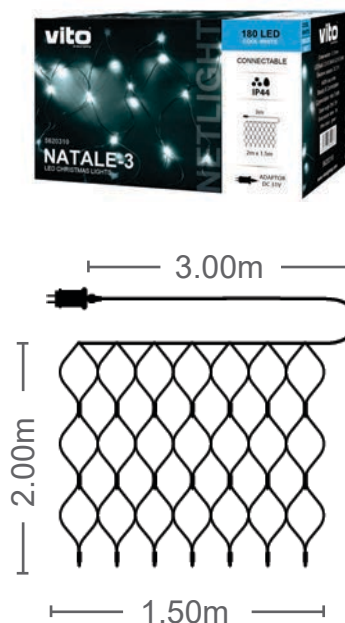

IP44

GREEN CABLE

ADAPTER DC 31V

STEADY &
CONNECTABLE
max 3 sets

WARM WHITE

LED NETLIGHT

Indoor & Outdoor use

CODE: **5620310**  **180 LED**