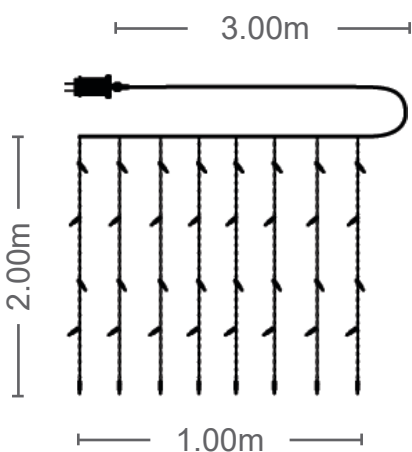

NATALE - 2

Indoor & Outdoor use

IP44

TRANSPARENT
CABLE

ADAPTER
DC 31V

STEADY &
CONNECTABLE
max 2 sets

 **240 LED**

CODE: **5620270**