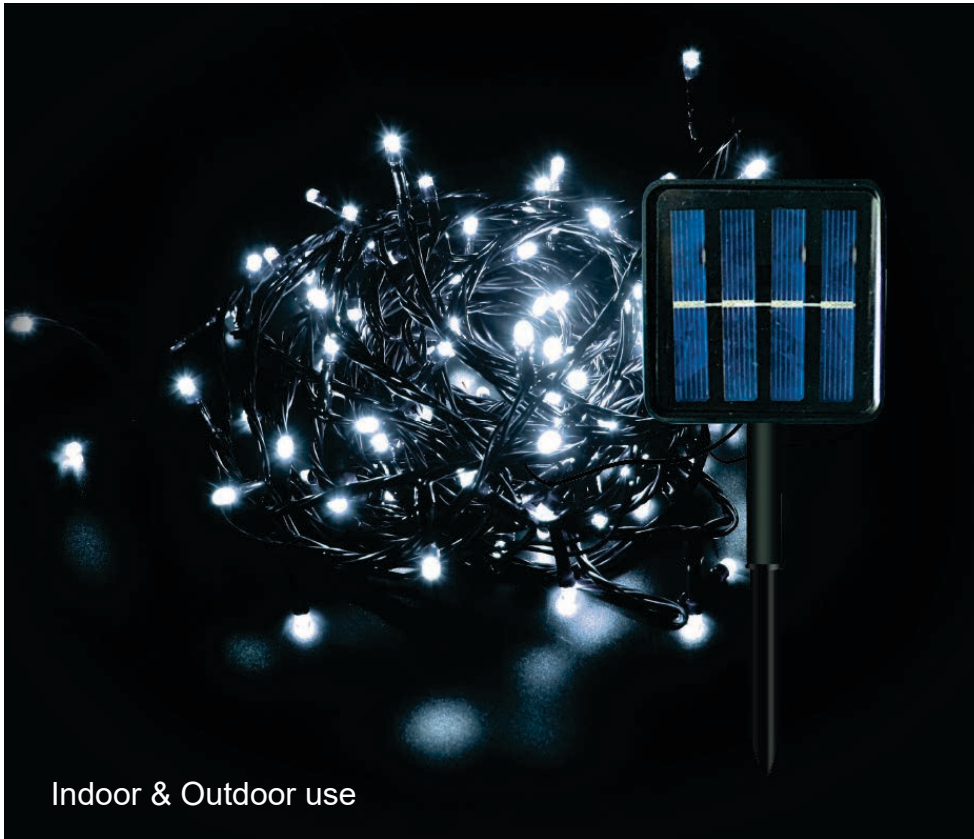

Christmas Lighting

LED SOLAR

Indoor & Outdoor use

NATALE - 8

IP44

GREEN CABLE

8

FUNCTIONS
WITH MEMORY

POLYCRYSTALLINE
SOLAR PANEL

CHANGABLE
RECHARGABLE

AUTONOMY
8 HOURS

COOL WHITE