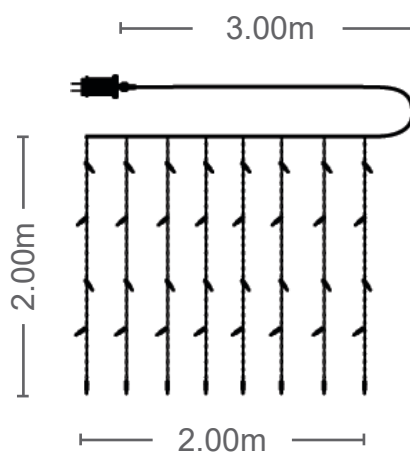

STEADY &
CONNECTABLE
max 2 sets

WARM WHITE

 **240 LED**

CODE: **5620260**

 **360 LED**

CODE: **5620280**

Christmas Lighting

LED CURTAIN