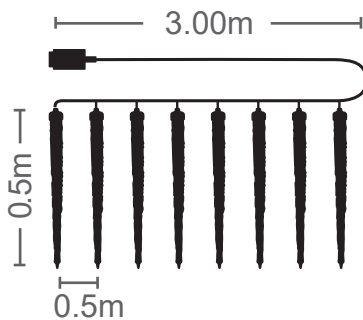

IP44

ADAPTER

COOL WHITE

MULTICOLOR

8 TUBES

128 LED

128 LED

TRANSPARENT
CABLE

CODE: **5620800**

CODE: **5620810**