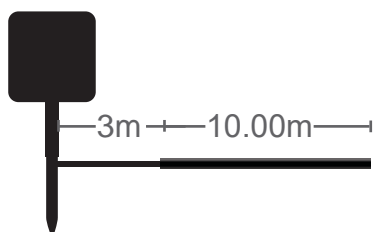

Christmas Lighting

LED SOLAR

NATALE - 8

Indoor & Outdoor use

IP44

GREEN CABLE

8

FUNCTIONS
WITH MEMORY

POLYCRYSTALLINE
SOLAR PANEL

CHANGABLE
RECHARGABLE

AUTONOMY
8 HOURS

MULTICOLOR

1.2V 600mA

200 LED

CODE: **5620600**

1.2V 800mA

300 LED

CODE: **5620601**