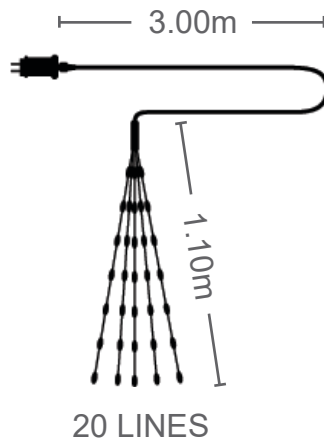

Christmas Lighting

LED WIRELINE

NATALE - 7

STEADY

20 LINES

WARM WHITE

CODE: **5620560**

COOL WHITE

CODE: **5620570**