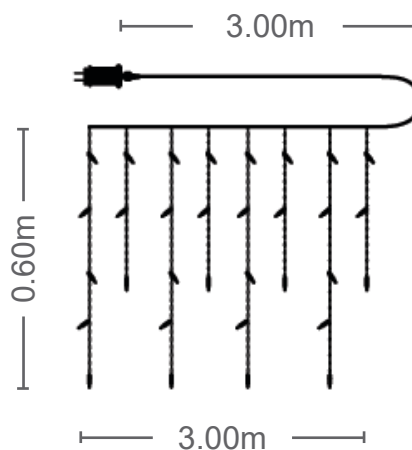

160 LED

CODE: **5620230**