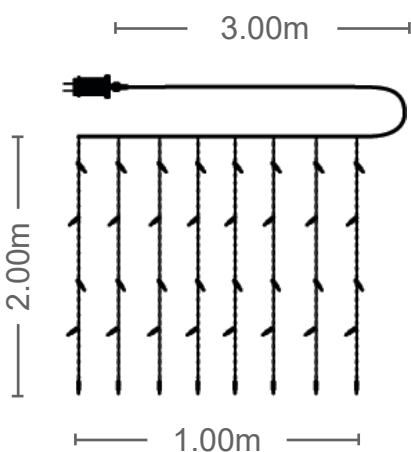

240 LED

CODE: **5620260**