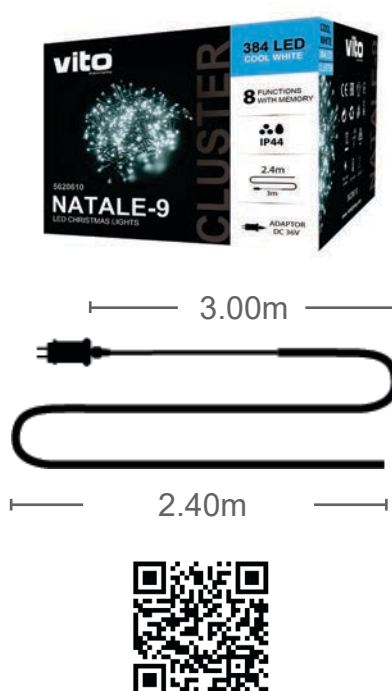

GREEN CABLE

ADAPTER DC 36V

8
FUNCTIONS
WITH MEMORY

WARM WHITE
CONNECTABLE
MAX 3 SETS

LED CLUSTERS

CODE: **5620625**  384 LED

NATALE - 9

IP44