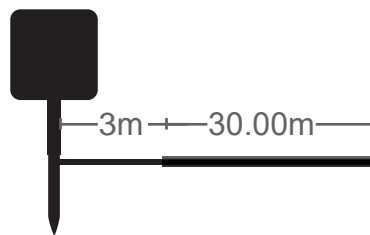

Christmas Lighting

LED SOLAR

NATALE - 8

IP44

GREEN CABLE

8

FUNCTIONS
WITH MEMORY

POLYCRYSTALLINE
SOLAR PANEL

CHANGABLE
RECHARGABLE

AUTONOMY
8 HOURS

WARM WHITE

1.2V 600mA

200 LED

CODE: **5620580**

1.2V 800mA

300 LED

CODE: **5620581**