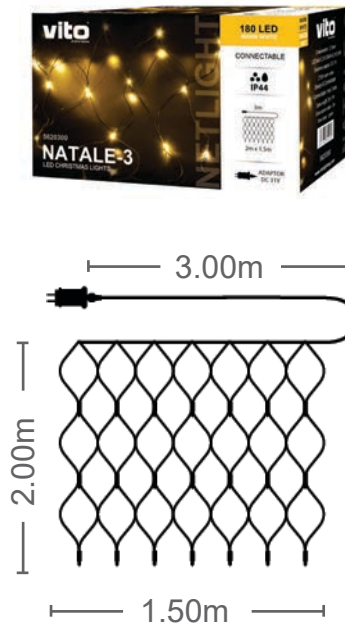

 **360 LED**

CODE: **5620290**

COOL WHITE

Christmas Lighting

LED NETLIGHT

Indoor & Outdoor use

CODE: **5620300**  **180 LED**

NATALE - 3