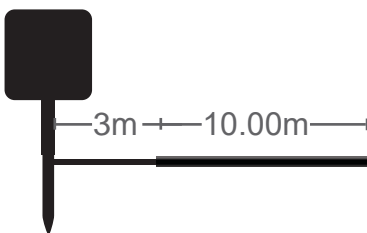

Christmas Lighting

LED SOLAR

Indoor & Outdoor use

NATALE - 8

IP44

GREEN CABLE

8

FUNCTIONS
WITH MEMORY

POLYCRYSTALLINE
SOLAR PANEL

CHANGABLE
RECHARGABLE

AUTONOMY
8 HOURS

COOL WHITE

1.2V 600mA

200 LED

CODE: **5620590**

1.2V 800mA

300 LED

CODE: **5620591**