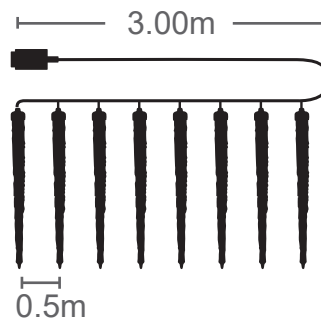

IP44

ADAPTER

COOL WHITE

MULTICOLOR

8 TUBES

128 LED

128 LED

TRANSPARENT
CABLE

CODE: **5620800**

CODE: **5620810**