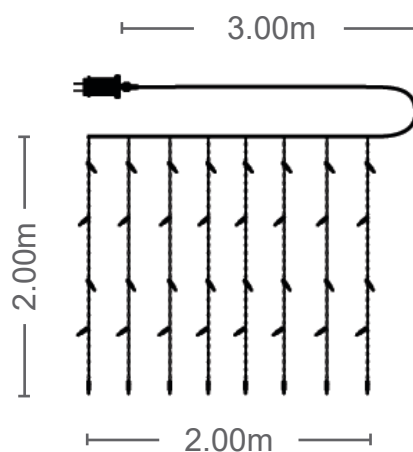

NATALE - 2

Indoor & Outdoor use

IP44

TRANSPARENT
CABLE

ADAPTER
DC 31V

STEADY &
CONNECTABLE
max 2 sets

 **240 LED**

CODE: **5620270**