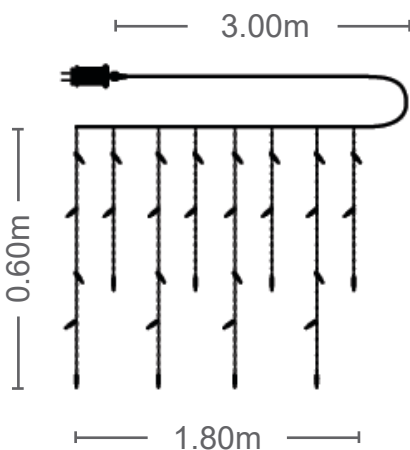

100 LED

CODE: **5620200**