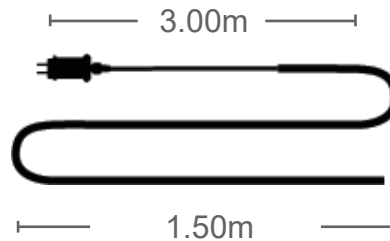

Christmas Lighting

LED FIRECRACKER

NATALE - 19

BLACK
CABLE

8
FUNCTIONS
WITH MEMORY

CODE: **5620750**

160 LED