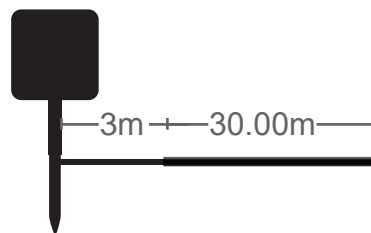

Christmas Lighting

LED SOLAR

Indoor & Outdoor use

NATALE - 8

IP44

GREEN CABLE

8

FUNCTIONS
WITH MEMORY

POLYCRYSTALLINE
SOLAR PANEL

CHANGABLE
RECHARGABLE

AUTONOMY
8 HOURS

COOL WHITE

1.2V 600mA

200 LED

CODE: **5620590**

1.2V 800mA

300 LED

CODE: **5620591**