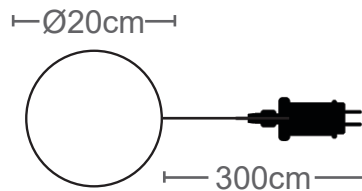

200 LED

CODE: **5620740**