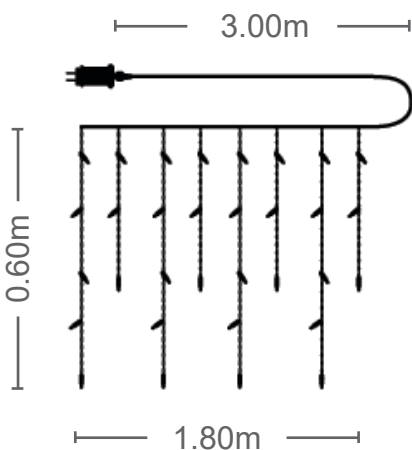

100 LED

CODE: **5620210**