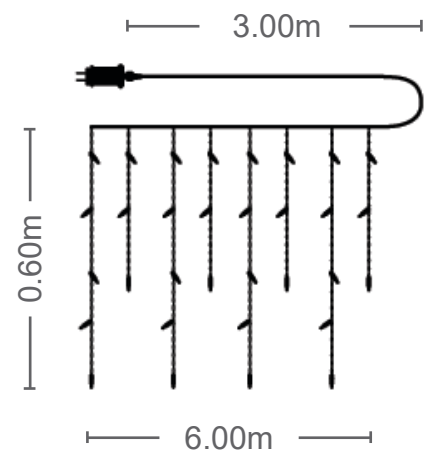

240 LED | CONNECTABLE
MAX 4 SETS

CODE: **5620241**