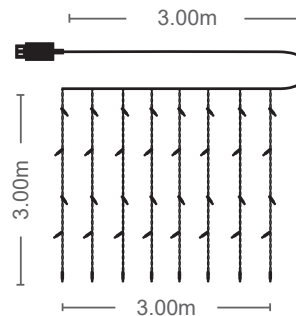

Christmas Lighting

LED CURTAIN USB REMOTE

NATALE - 22

Indoor & Outdoor use

REMOTE CONTROL

USB PORT

8

FUNCTIONS WITH MEMORY