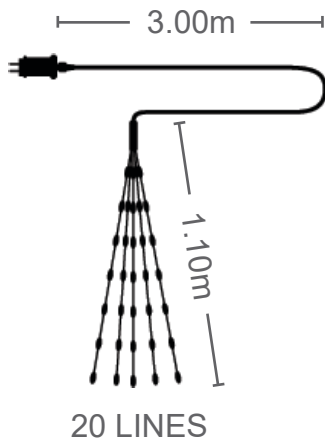

Christmas Lighting

LED WIRELINE

NATALE - 7

STEADY

20 LINES

WARM WHITE

CODE: **5620560**

COOL WHITE

CODE: **5620570**