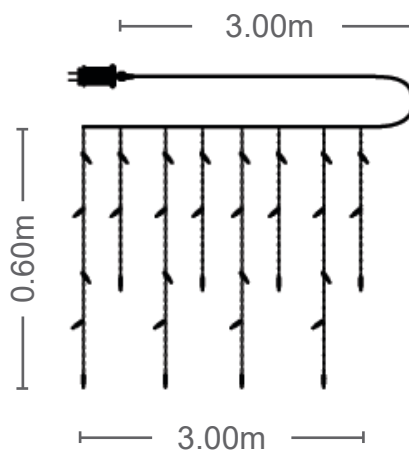

160 LED

CODE: **5620220**