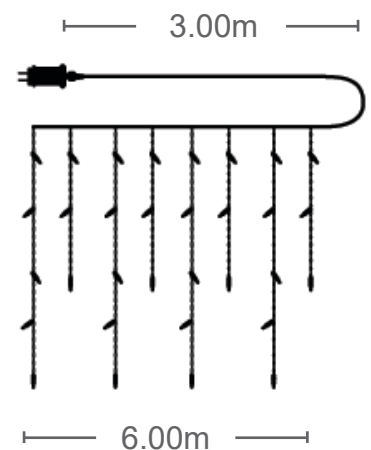

240 LED | CONNECTABLE
MAX 4 SETS

CODE: **5620251**